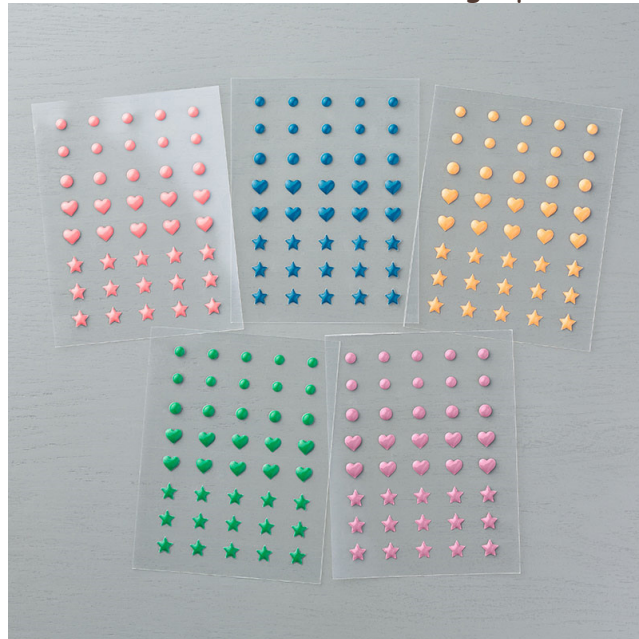

16-18 In Color Enamel Shapes

16-18 In Color Enamel Shapes

Set of 200, 40 each in 5 colors.
1 sheet per color.
10 hearts, 15 stars, 10 mini circles, 5 small circles
16-17 Page 177
#141410
Dapper Denim, Emerald Envy, Flirty Flamingo,
Peekaboo Peach, Sweet Sugarplum

Embellish
ments,
Accents

Catalog: 16-17, page 177