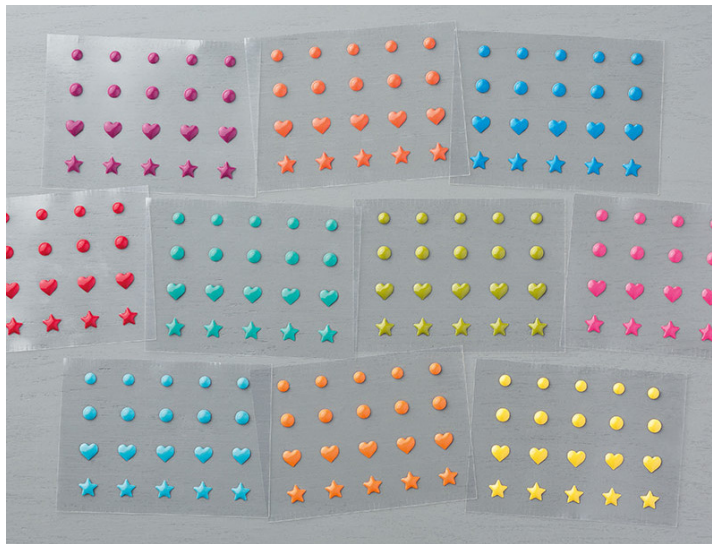

Brights Enamel Shapes

Brights Enamel Shapes

Set of 200,
20 each in 10 colors. 1 sheet per color.
5 hearts, 5 stars, 5 mini circles, 5 small circles

16-17 Page 177

#141680

Bermuda Bay, Daffodil Delight, Melon Mambo,
Old Olive, Pacific Point, Pumpkin Pie, Real Red,
Rich Razzleberry, Tangerine Tango, Tempting Turquoise

Embellish
ments,
Accents

Catalog: 16-17, page 177