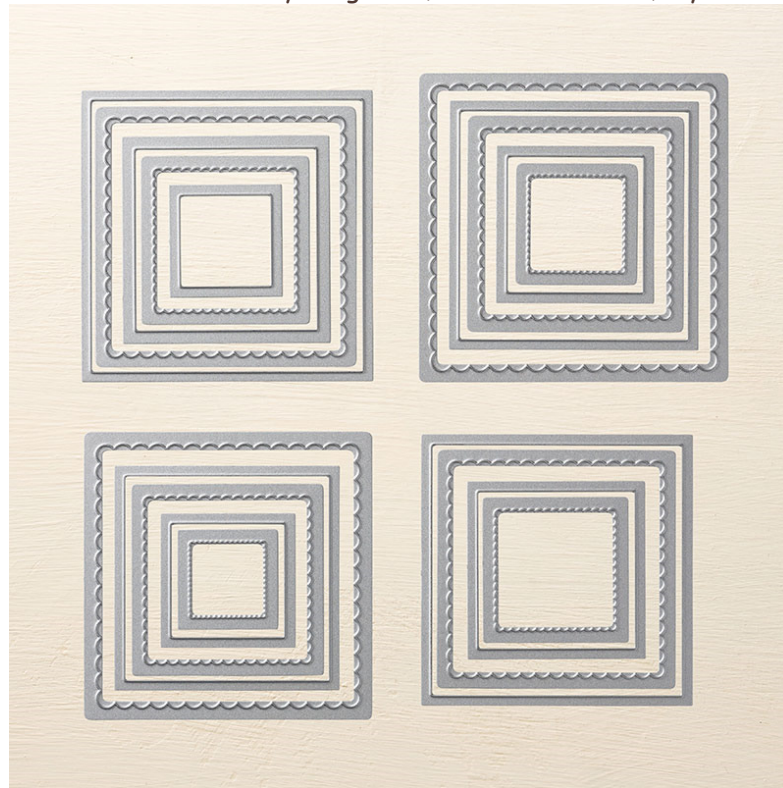

Layering Squares Framelits™

Layering Squares Framelits™

Set of 19
16-17 Page 193
#141708

Coordinates with: Layering Love, Painter's Palette, My Hero

Big Shot™
die

Catalog: 16-17, page 193