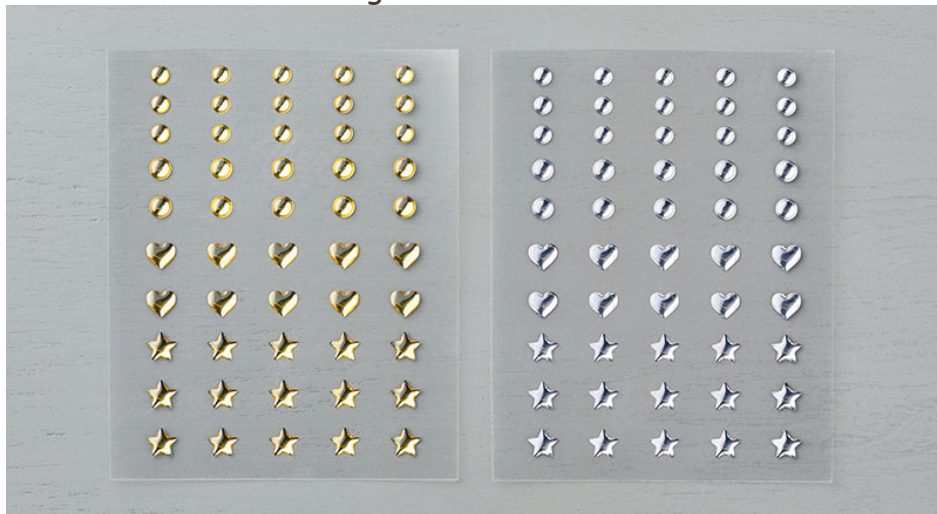

Metallic Enamel Shapes

Metallic Enamel Shapes

Set of 100
50 each in gold and silver.
1 sheet per color.
10 hearts, 15 stars, 15 mini circles, 10 small circles
16-17 Page 177
#141678
gold and silver

Embellish
ments,
Accents