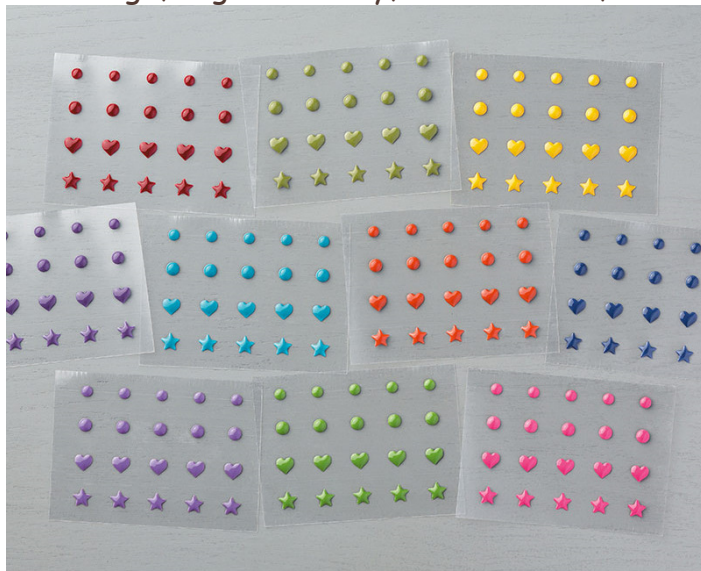

Regals Enamel Shapes

Regals Enamel Shapes

Set of 200,
20 each in 10 colors. 1 sheet per color.
5 hearts, 5 stars, 5 mini circles, 5 small circles

16-17 Page 177

#141681

Always Artichoke, Cajun Craze, Cherry Cobbler,
Crushed Curry, Elegant Eggplant, Garden Green,
Island Indigo, Night of Navy, Perfect Plum, Rose Red

Embellish
ments,
Accents

Catalog: 16-17, page 177