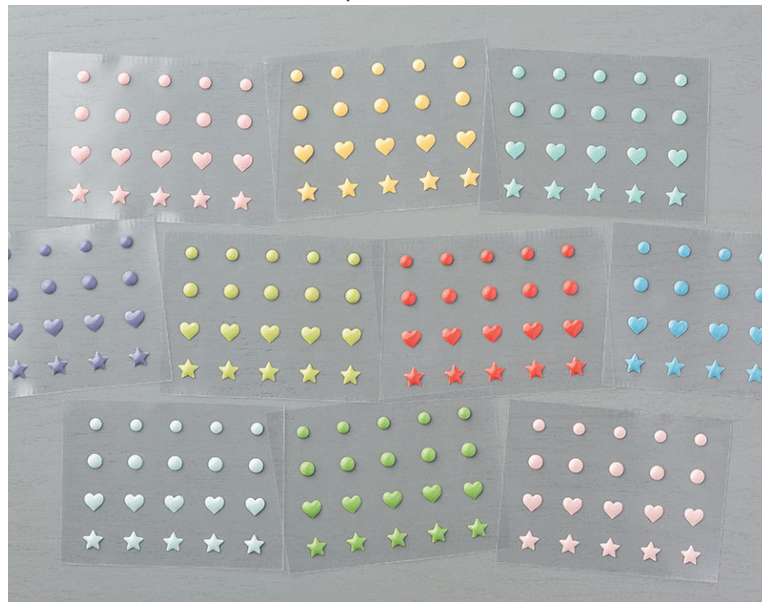

Subtles Enamel Shapes

Subtles Enamel Shapes

Set of 200,
20 each in 10 colors. 1 sheet per color.
5 hearts, 5 stars, 5 mini circles, 5 small circles
16-17 Page 177
#141679

Blushing Bride, Calypso Coral, Marina Mist, Pear Pizzazz,
Pink Pirouette, Pool Party, So Saffron, Soft Sky,
Wild Wasabi, Wisteria Wonder

Embellish
ments,
Accents

Catalog: 16-17, page 177