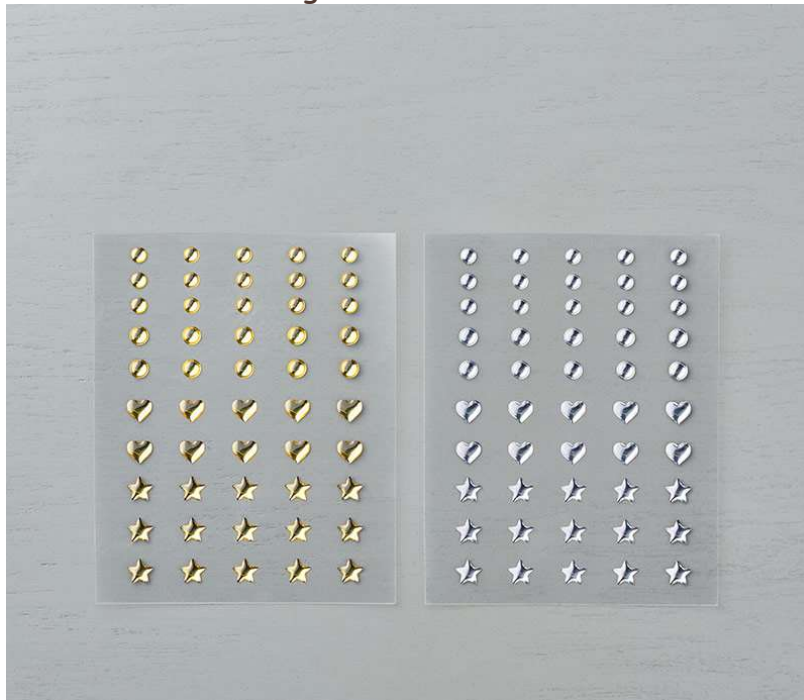

Metallic Enamel Shapes

Metallic Enamel Shapes

Set of 100, 50 each in gold and silver.
1 sheet per color.
10 hearts, 15 stars, 15 mini circles, 10 small circles
17-18 Page 196
#141678
gold and silver

Embellish
ments,
Accents