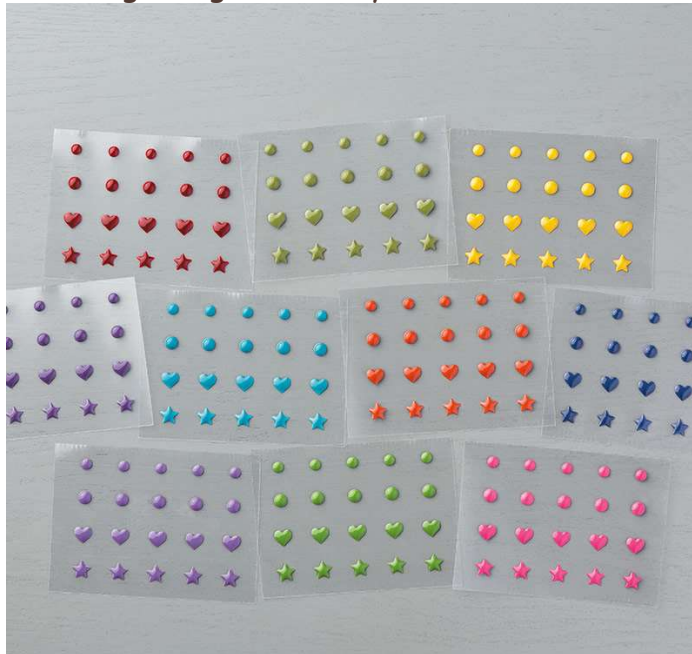

Regals Enamel Shapes

Regals Enamel Shapes

Set of 200, 20 each in 10 colors. 1 sheet per color.
5 hearts, 5 stars, 5 mini circles, 5 small circles

17-18 Page 196

#141681

Always Artichoke, Cajun Craze, Cherry Cobbler,
Crushed Curry, Elegant Eggplant, Garden Green,
Island Indigo, Night of Navy, Perfect Plum, Rose Red

Embellish
ments,
Accents

Catalog: 17-18, page 196