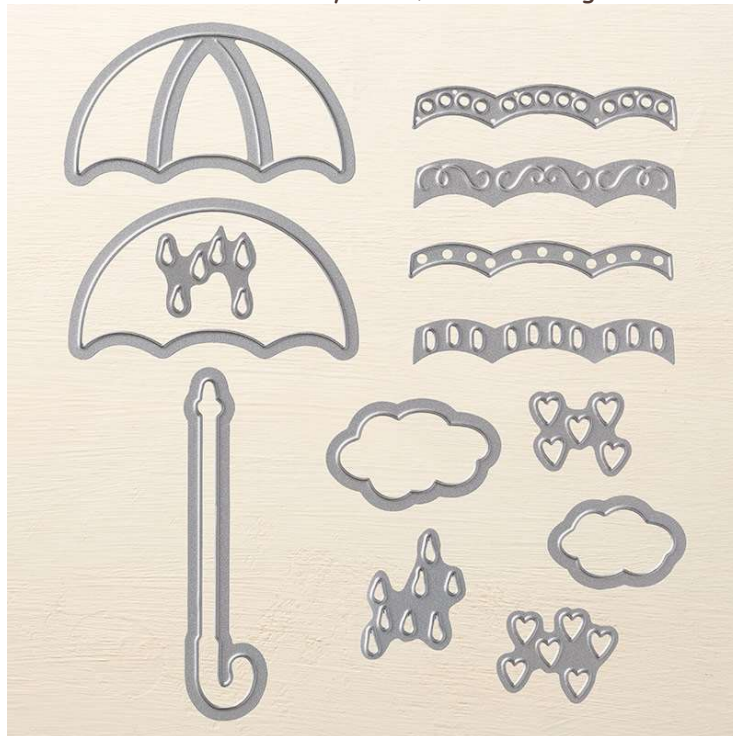

# Umbrella Weather Framelits™

Umbrella Weather Framelits™

Set of 13, largest 2 7/16" x 1 5/16"

17-18 Page 214

#141479

Coordinates with: My Hero, Weather Together

Big Shot™  
die

Catalog: 17-18, page 214