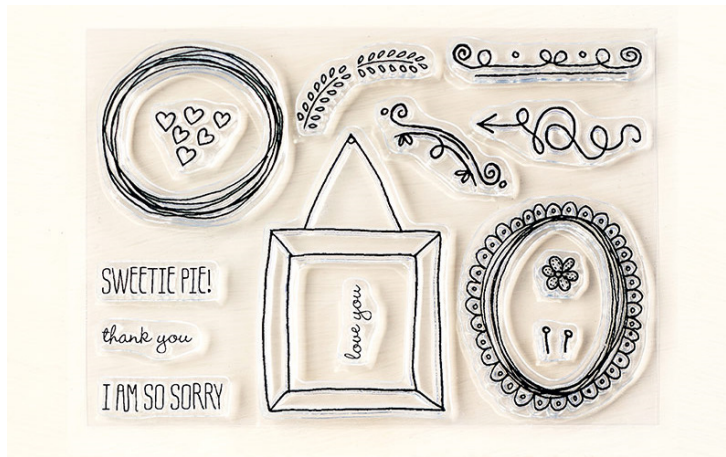

Sweetie Pie Frames

Sweetie Pie Frames

Set of 14
Not in the Catalog
#137121 \$13.95
Sweetie Pie Frames Special

Case Insert created by Bev Adams, bevadams@verizon.net, www.BevAdams.com

Sweetie Pie Frames
Not in the Catalog
#137121 \$13.95