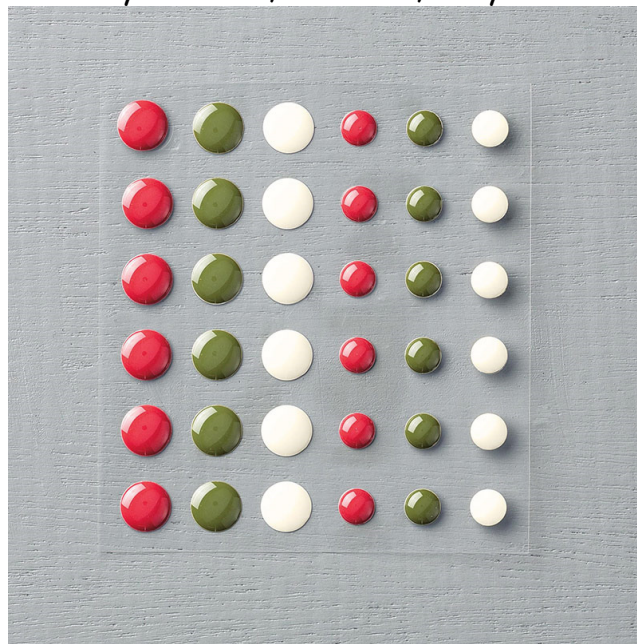

Home for Christmas Enamel Dots

Home for Christmas Enamel Dots

Set of 72 adhesive-backed pieces.
12 each of 3 colors in 2 sizes: 1/4", 5/16".

H 15 Page 9

#140536

Mossy Meadow, Real Red, Very Vanilla

Embellish
ments,
Accents