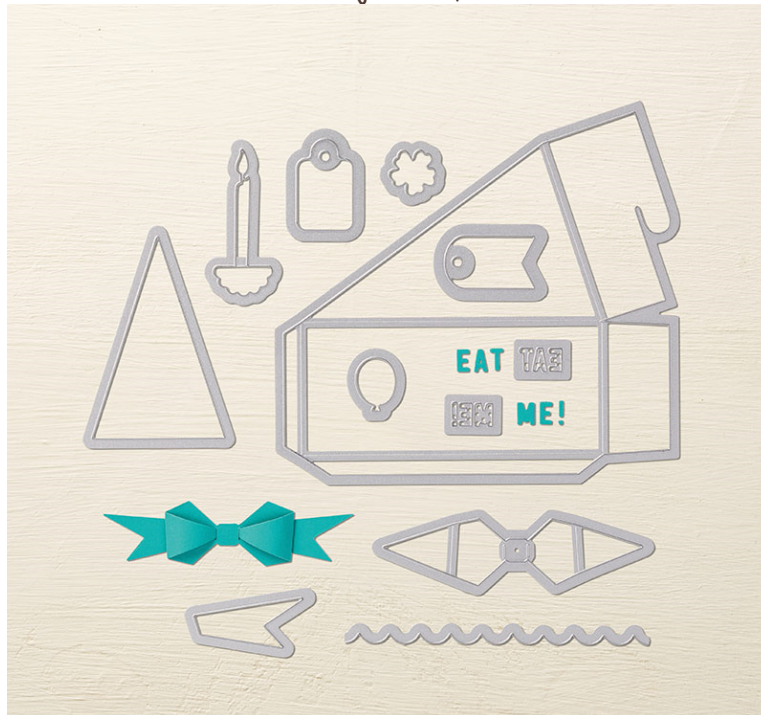

# Cutie Pie Thinlits™

Cutie Pie Thinlits™

Set of 12.  
Finished box size: 2 3/4" x 4 1/4" x 2".  
16-17 Page 191  
#138273  
Coordinates with: Sweet Stack Stamp Set,  
Sweet Stack Project Kit, Sweet Stack