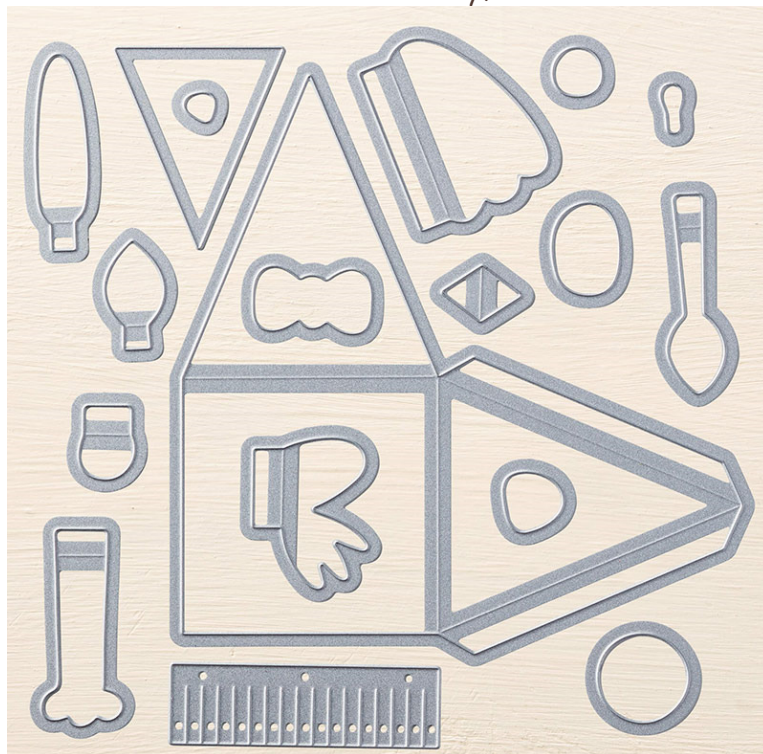

# Pyramid Pals Thinlits™

Pyramid Pals Thinlits™

Set of 18.  
Finished pyramid 2 1/4" x 2 1/4" x 2 1/2"  
16-17 Page 191  
#140618  
Coordinates with: Playful Pals

Big Shot™  
die

Catalog: 16-17, page 191