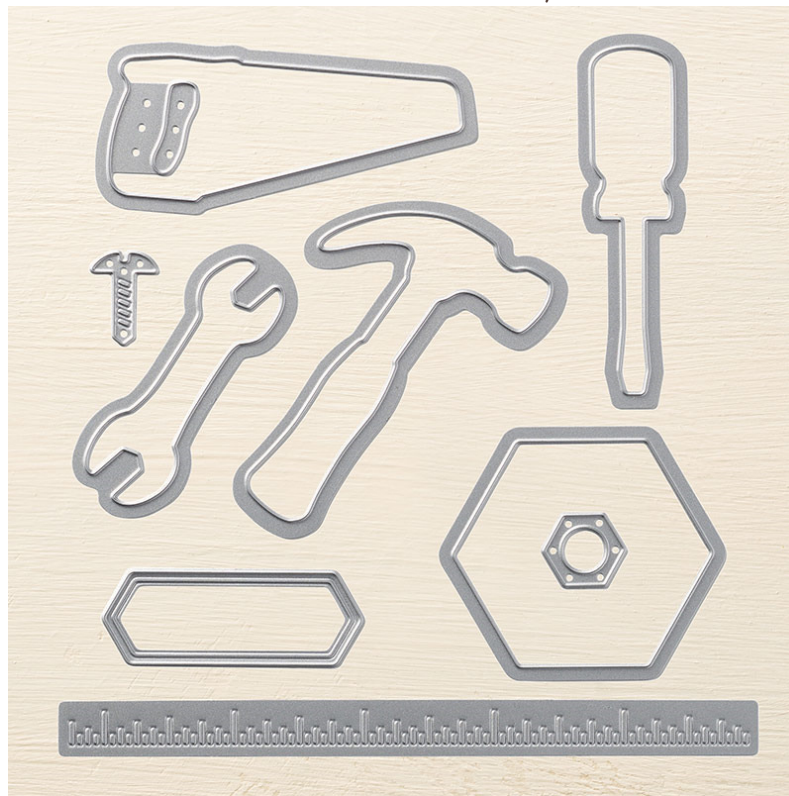

Build It Framelits™

Build It Framelits™

Set of 9
O 17 Page 48
#143230

Coordinates with: Urban District, Nailed It

Big Shot,
dies

Catalog: O 17, page 48