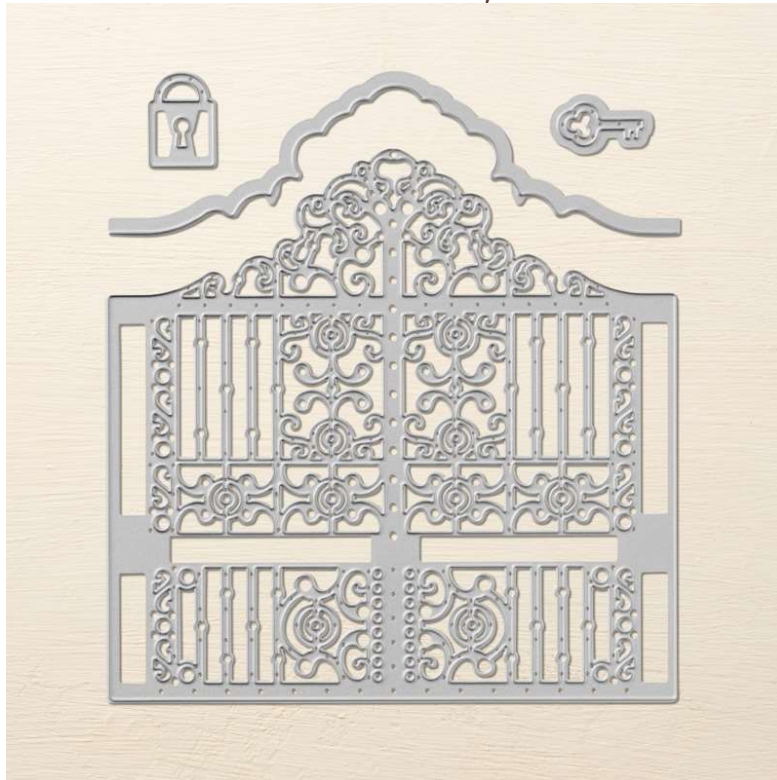

Detailed Gate Thinlits

Detailed Gate Thinlits

Set of 4 dies. Largest image: 4-3/4" x 4-5/8".

H 17 Page 54

#144669

Coordinates with: Graveyard Gate

Big Shot,
dies

Catalog: H 17, page 54