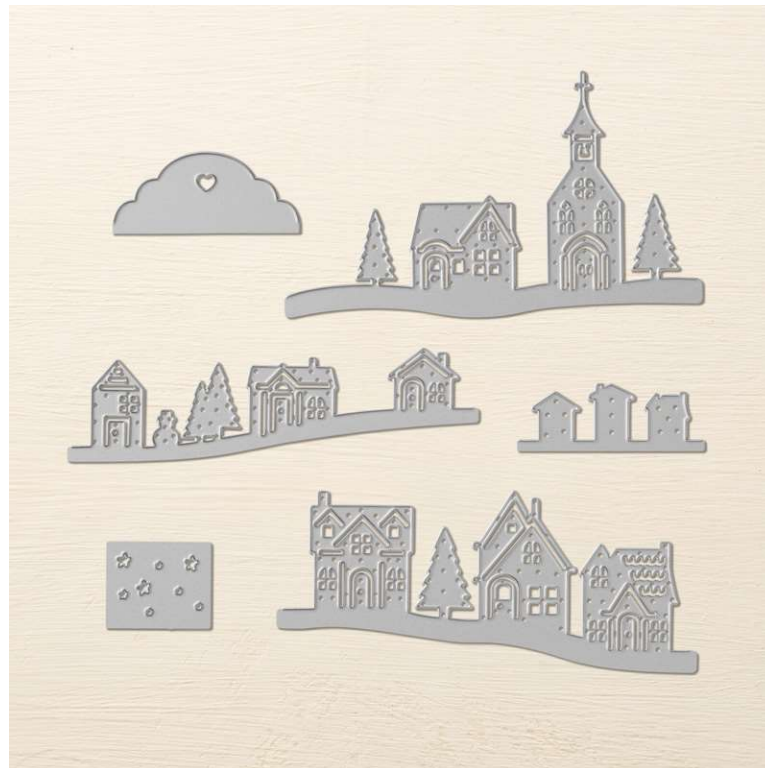

## Hometown Greetings Edgelits

Hometown Greetings Edgelits

Set of 6 dies. Largest image: 4-5/8" x 1-7/8".

H 17 Page 39

#144671

Coordinates with: Hearts Come Home

Big Shot,  
dies

Catalog: H 17, page 39