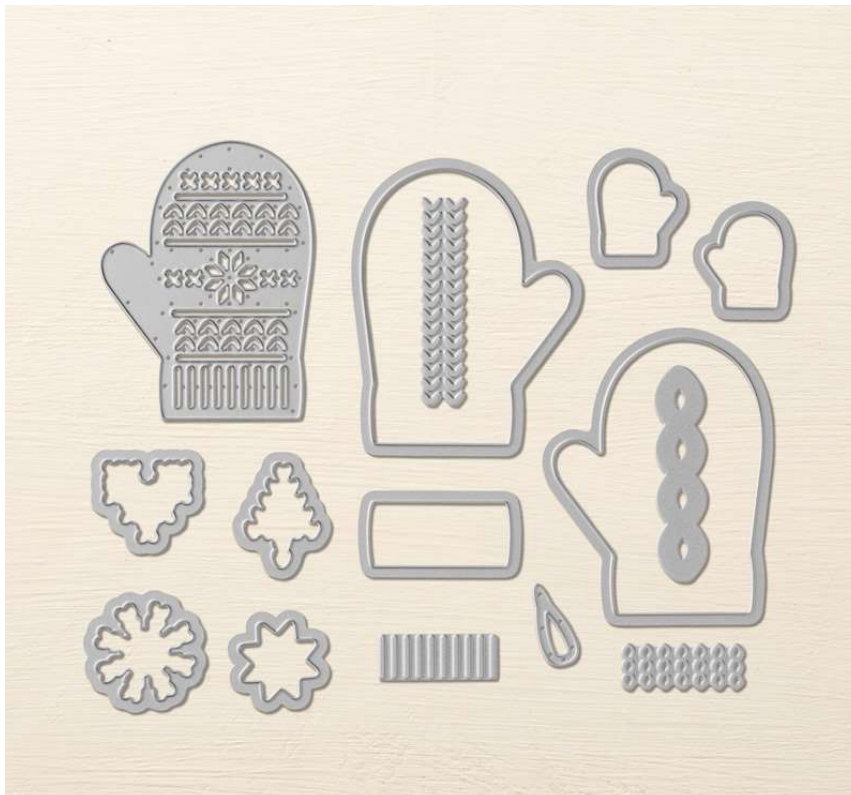

Many Mittens Framelits

Many Mittens Framelits

Set of 15 dies. Largest image: 4-1/2" x 4-1/16".

H 17 Page 38

#144672

Coordinates with: Smitten Mittens

Big Shot,
dies

Catalog: H 17, page 38