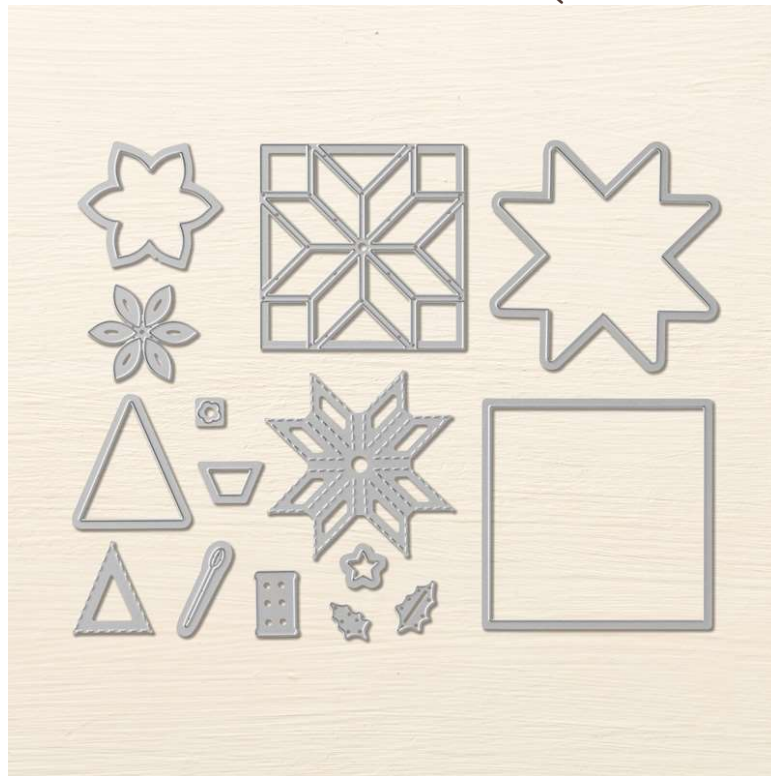

## Quilt Builder Framelits

Quilt Builder Framelits

Set of 15 dies. Largest image: 3" x 3".

H 17 Page 5

#144673

Coordinates with: Christmas Quilt

Big Shot,  
dies

Catalog: H 17, page 5