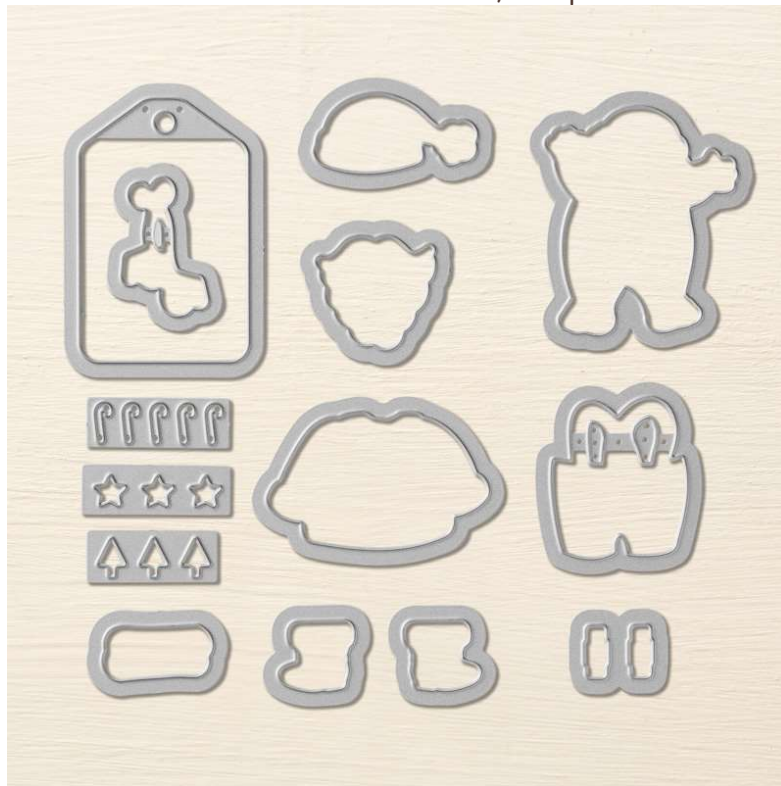

## Santa Builder Framelits

Santa Builder Framelits

Set of 14 dies. Largest image: 2-1/8" x 1-1/2".

H 17 Page 23

#144681

Coordinates with: Santa's Suit, Creep It Real

Big Shot,  
dies

Catalog: H 17, page 23