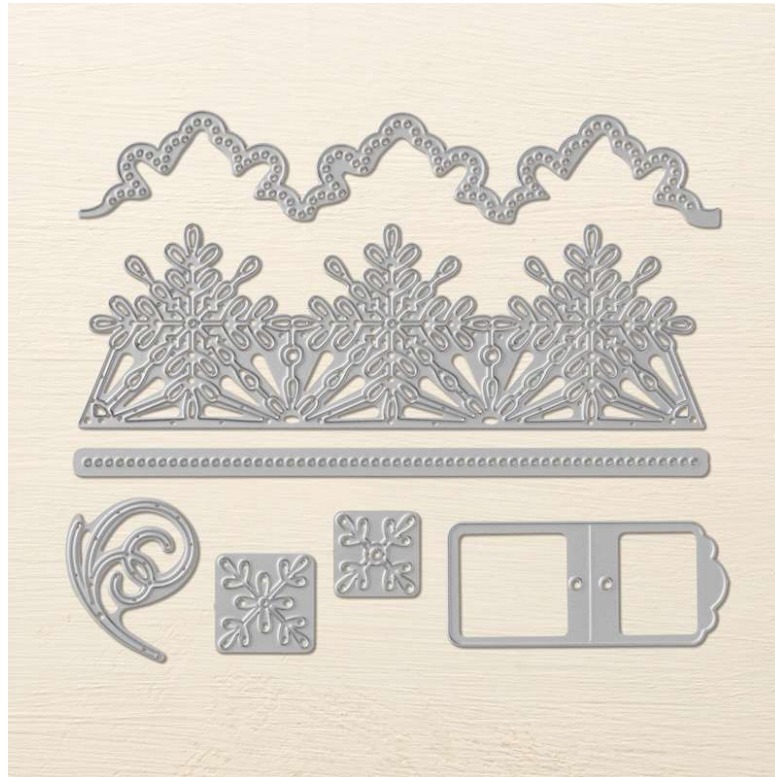

Swirly Snowflakes Thinlits™

Swirly Snowflakes Thinlits™

Set of 7 dies. Largest image: 5-3/4" x 1-7/8".

H 17 Page 35

#144678

Coordinates with Snowflake Sentiments

Big Shot,
dies

Catalog: H 17, page 35