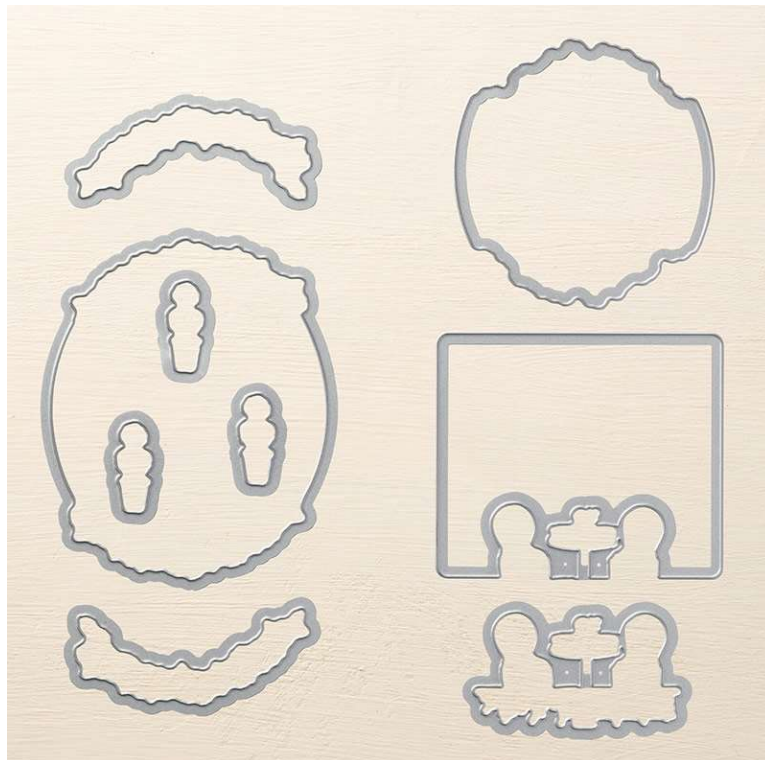

Café Builder Framelits™

Café Builder Framelits™

Set of 9 dies. Largest die: 2-1/2" x 2-7/8".

O 18 Page 25

#145665

Coordinates with: Charming Café

Big Shot,
dies

Catalog: O 18, page 25