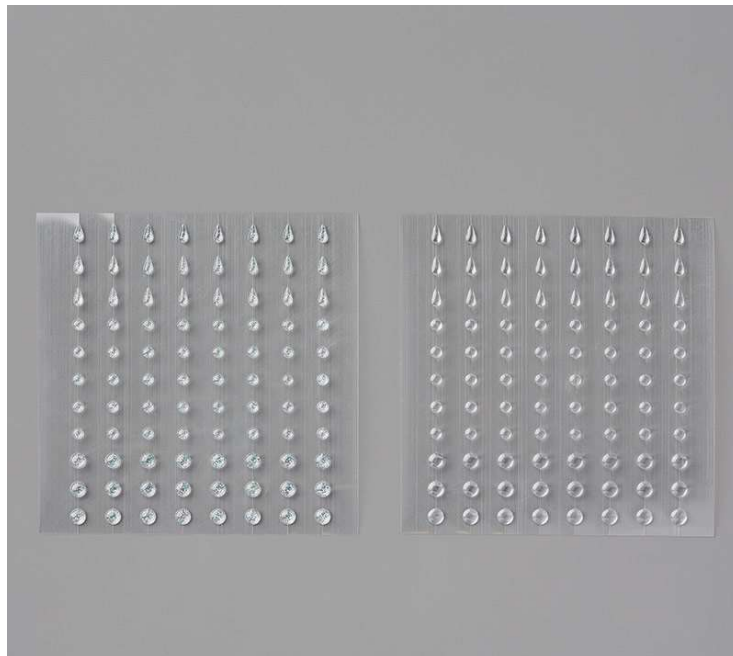

## Glitter & Clear Epoxy Shapes

Glitter & Clear Epoxy Shapes

Set of 176 epoxy accents,  
1 sheet clear and 1 sheet glitter accents.  
Each sheet: 24 teardrops, 7 mm long;  
40 circles, 3 mm; 24 circles, 4 mm.  
O 18 Page 33  
#145632

Adhesive  
Shapes

Catalog: O 18, page 33