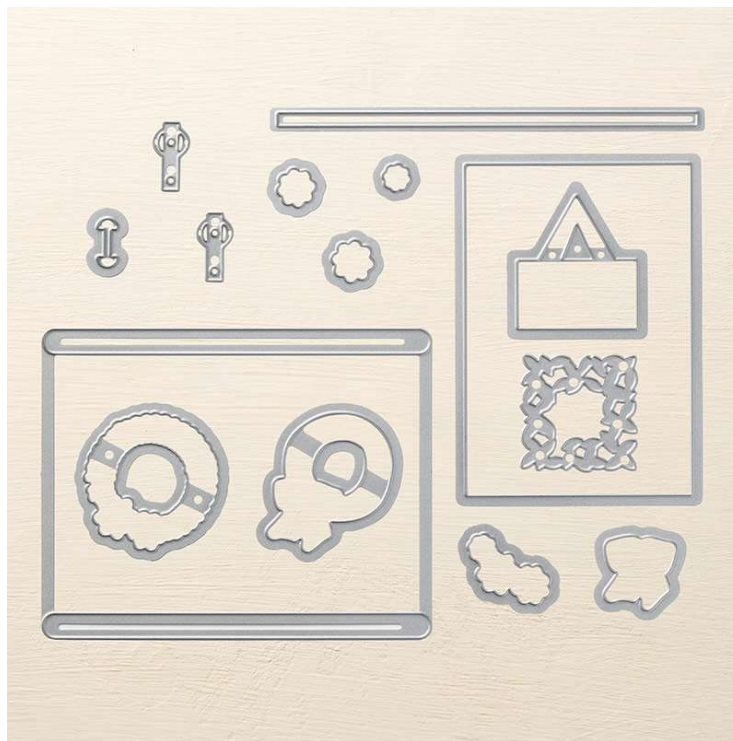

Sliding Door Framelits™

Sliding Door Framelits™

Set of 15 dies. Largest die: 2-1/4" x 3-3/8".

O 18 Page 43

#145662

Coordinates with: Barn Door

Big Shot,
dies

Catalog: O 18, page 43