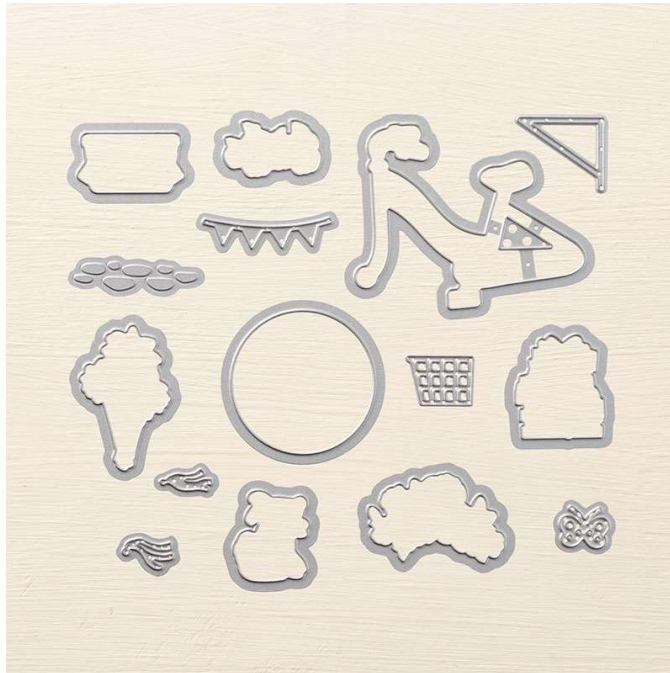

Big Shot Die
Build a Bike Framelits™

Build a Bike Framelits™
Tools • Big Shot™ • Die

Set of 15 dies. Largest image: 2-5/8" x 2-3/16".
18-19 Page 216
143729

French: Framelits Vélo à assembler

German: Framelits Fahrrad

Coordinates with: Bike Ride

Insert created by Bev Adams, <http://BevAdams.com>, BevAdams@verizon.net Images from Stampin' Up!®