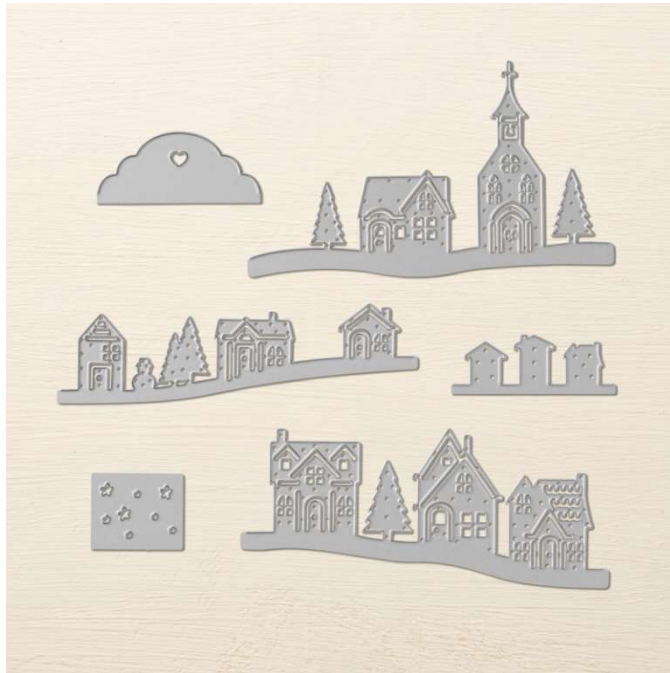

Big Shot Die
Hometown Greetings Edgelits

Set of 6 dies. Largest image: 4-5/8" x 1-7/8".
18-19 Page 218
144671

French: Edgelits Bonjour De Ma Ville
German: Edgelits Winterstädtchen
Coordinates with: Hearts Come Home