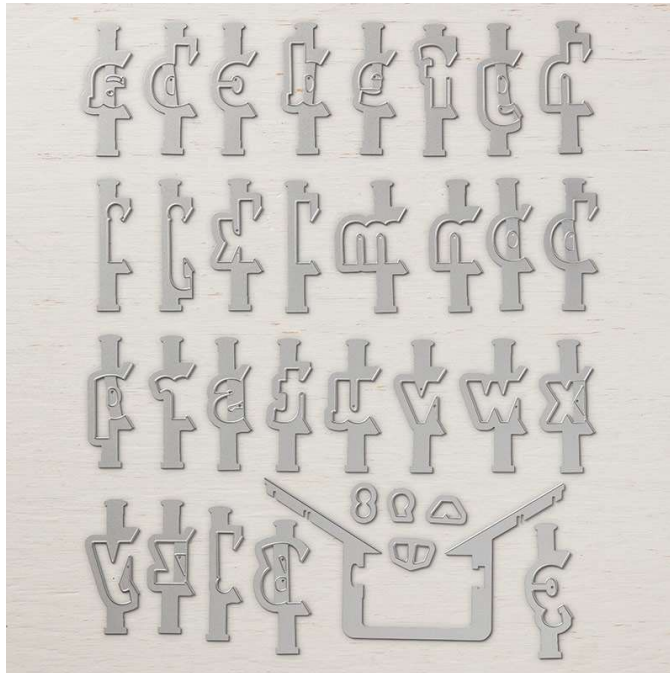

Big Shot Die
Layering Alphabet Edgelits™

Layering Alphabet Edgelits™
Tools • Big Shot™ • Die

Set of 34 dies. Largest die: 3-1/8" x 6".
18-19 Page 218
145664

French: Edgelits Alphabet Empilé
German: Edgelits Lagenweise Buchstaben
Coordinates with: Lined Alphabet

Insert created by Bev Adams, <http://BevAdams.com>, BevAdams@verizon.net Images from Stampin' Up!®