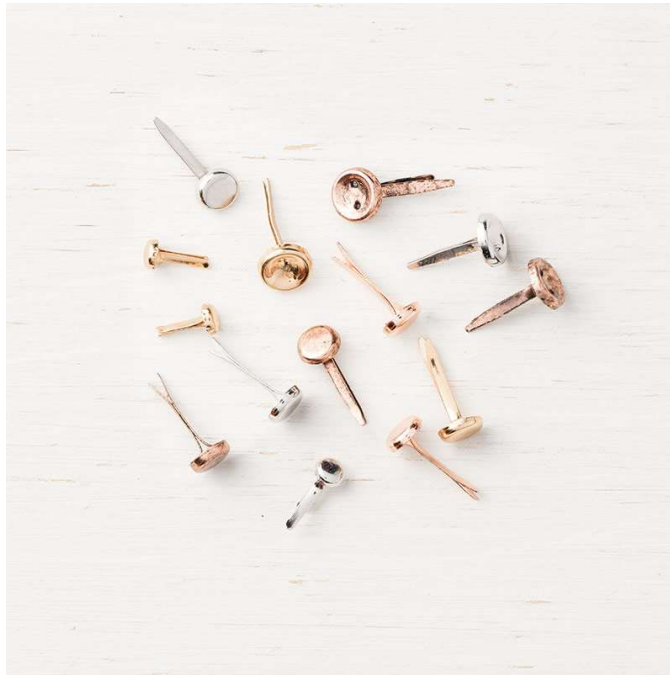

Brads Metallic Brads

Set of 40 total pieces: 4 mm (4 each of 4 colors), 6 mm (4 each of 4 colors), and 8 mm (2 each of 4 colors).

18-19 Page 198

146929

French: Attaches Parisiennes Métallisées

German: Spreizklammern Metallfarben

Collection: Broadway Bound **Colors:** Copper, gold, rose gold, silver

Insert created by Bev Adams, <http://BevAdams.com>, BevAdams@verizon.net Images from Stampin' Up!®