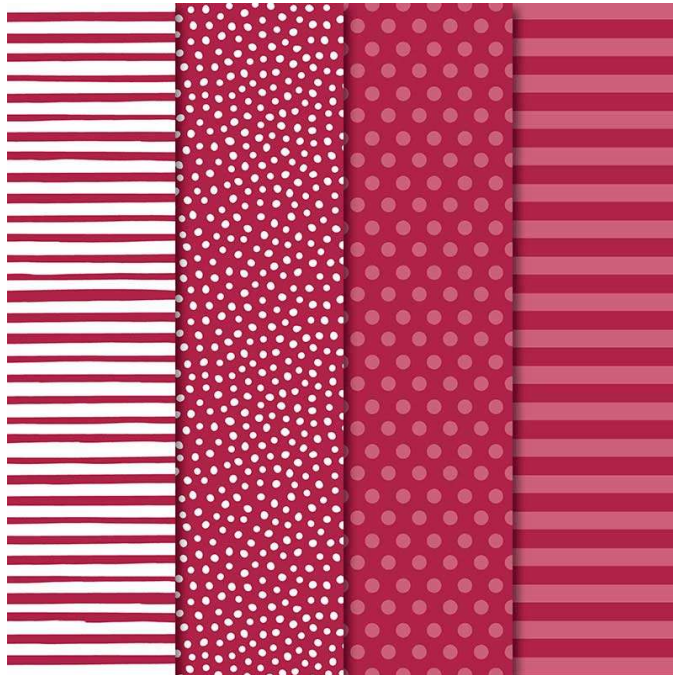

Neutrals Designer Series Paper  
Paper Basics ● 6" x 6" (15.2 x 15.2 cm) ● Designer Series Paper®

Designer Series Paper®  
Neutrals 6" x 6" (15.2 x 15.2 cm) Designer Series  
Paper®

Set of 40 sheets, 6" x 6"  
18-19 Page 191  
146967

**French:** Papier De La Série Design Neutres 6" X 6" (15,2 X 15,2 CM)

**German:** Designerpapier Neutralfarben 6" X 6" (15,2 X 15,2 CM)

**Collection:** Neutrals Collection **Colors:** Merry Merlot, Early Espresso, Soft Suede, Crumb Cake, Sahara Sand, Gray Granite, Smoky Slate, Basic Gray, Mossy Meadow, Night of Navy