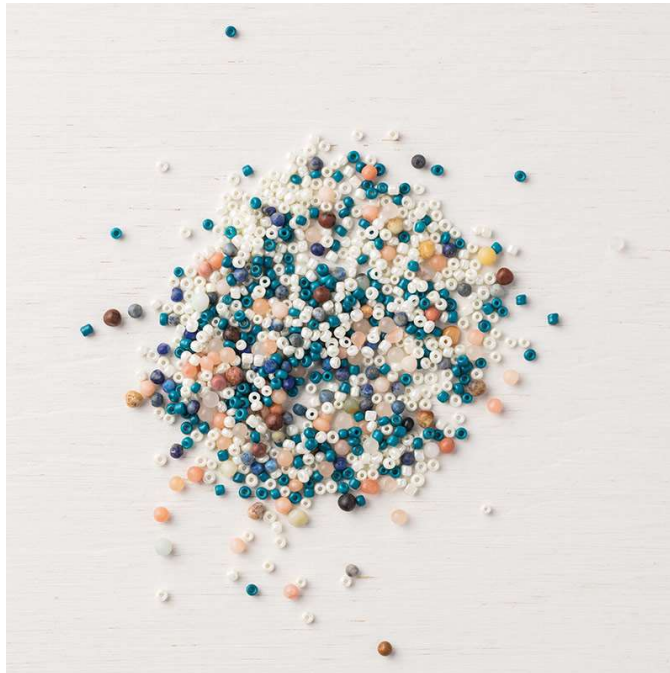

Specialty
Tranquil Textures Sprinkles

Set of Tiny beads and pebbles for accents or shaker cards. 1 oz.
18-19 Page 198
146337

French: Textures Apaisantes À Saupoudrer

German: Streu-Elemente Traum Vom Meer

Collection: Tranquil Textures Suite **Colors:** Blue, white

Insert created by Bev Adams, <http://BevAdams.com>, BevAdams@verizon.net Images from Stampin' Up!®