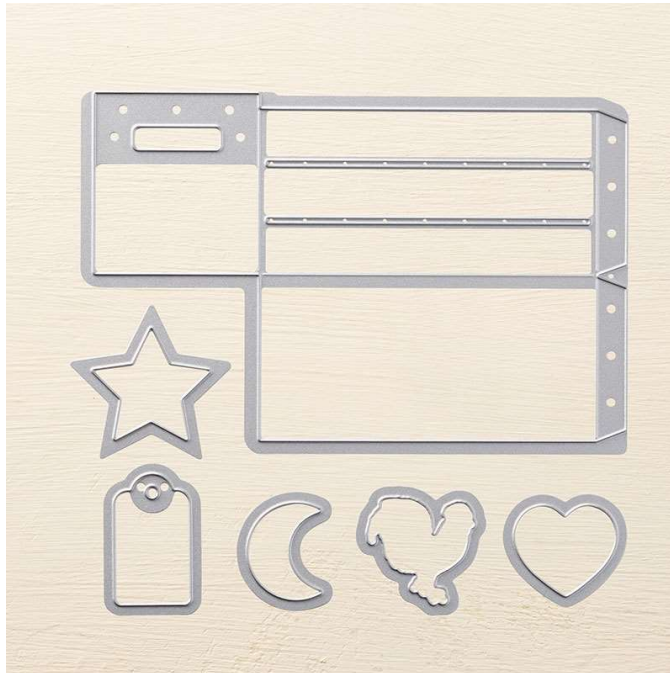

Big Shot Die
Wood Crate Framelits™

Set of 6 dies. Finished box size: 3-1/4" x 1-5/8" x 1-5/8".
18-19 Page 221
143730

French: Framelits Caisse en bois

German: Framelits Holzkiste

Collection: Wood Textures Suite

Coordinates with: Wood Words

Insert created by Bev Adams, <http://BevAdams.com>, BevAdams@verizon.net Images from Stampin' Up!®