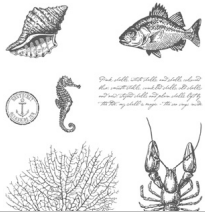

14-15
Card Giving

By the Tide, Catalog: 14-15, p 131
Set of 7
#131910 $27.95 C 129120 $19.95