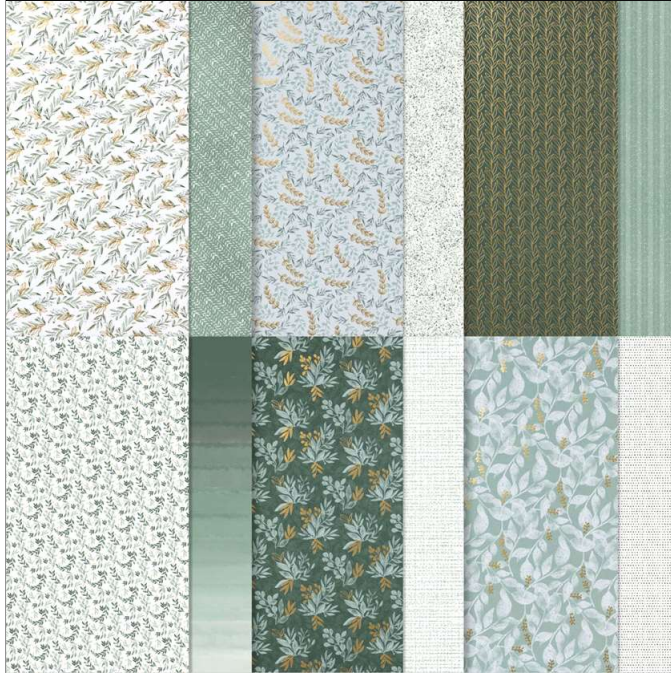

Designer Series Paper®
Ever Eden Specialty Designer Series
Paper

Ever Eden Specialty Designer Series Paper
Paper Basics • 12" x 12" (30.5 x 30.5 cm) • Designer Series Paper®

Set of 12 sheets 2 each of 6 double-sided designs. Acid free, lignin free.
Special Release 11/2/21
159996

Collection: Eden's Garden Collection **Colors:** Evening Evergreen, gold foil,
Soft Succulent

Insert created by Bev Adams, <http://BevAdams.com>, BevAdams@verizon.net Images from Stampin' Up!®