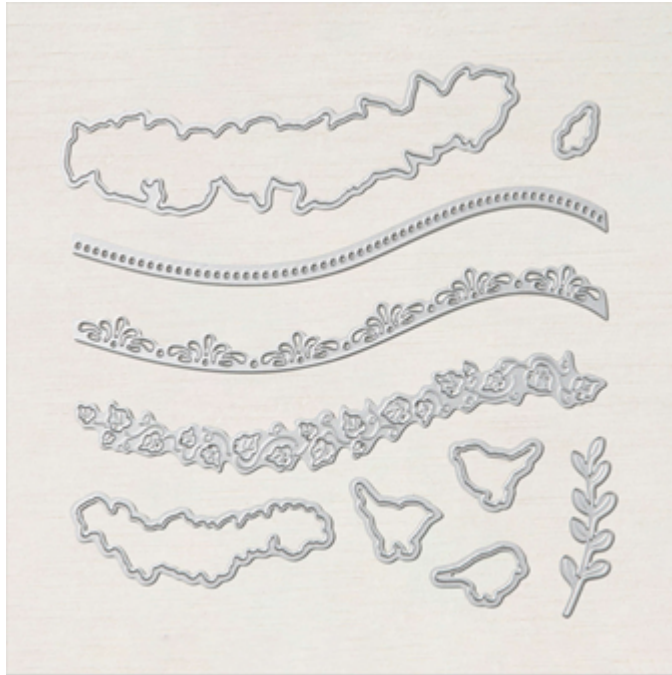

# Curvy Dies

## Curvy Dies

Tools • Stampin' Cut & Emboss Machine • Dies

Set of 10 dies Largest: 5 1/4" x 1 1/2" (13.3 x 3.8 cm)  
Early Release JJ 21 Mini Page  
154319

**French:** Poinçons Courbes

**Collection:** Quite Curvy Variety Bundle

**Coordinates with:** Quite Curvy, Curvy Christmas

Insert created by Bev Adams, <http://BevAdams.com>, [BevAdams@verizon.net](mailto:BevAdams@verizon.net) Images from Stampin' Up!®