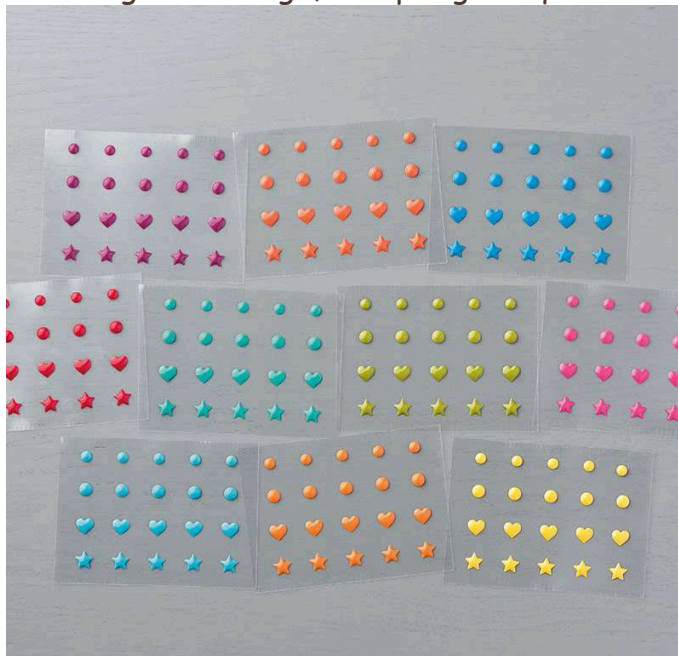

Brights Enamel Shapes

Brights Enamel Shapes

Set of 200, 20 each in 10 colors. 1 sheet per color.

5 hearts, 5 stars, 5 mini circles, 5 small circles

17-18 Page 196

#141680

Bermuda Bay, Daffodil Delight, Melon Mambo, Old Olive,
Pacific Point, Pumpkin Pie, Real Red, Rich Razzleberry,
Tangerine Tango, Tempting Turquoise

Embellish
ments,
Accents

Catalog: 17-18, page 196