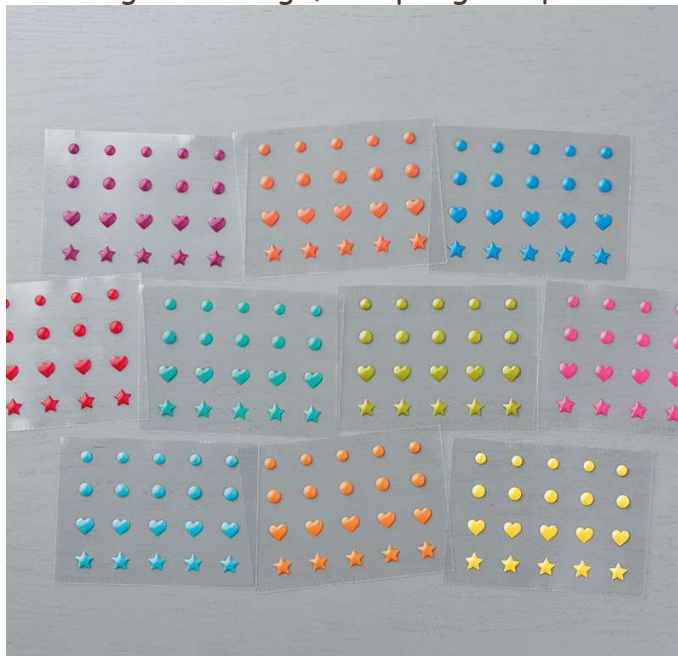

Brights Enamel Shapes

Brights Enamel Shapes

Set of 200, 20 each in 10 colors. 1 sheet per color.

5 hearts, 5 stars, 5 mini circles, 5 small circles

17-18 Page 196

#141680

Bermuda Bay, Daffodil Delight, Melon Mambo, Old Olive,
Pacific Point, Pumpkin Pie, Real Red, Rich Razzleberry,
Tangerine Tango, Tempting Turquoise

Embellish
ments,
Accents

Catalog: 17-18, page 196