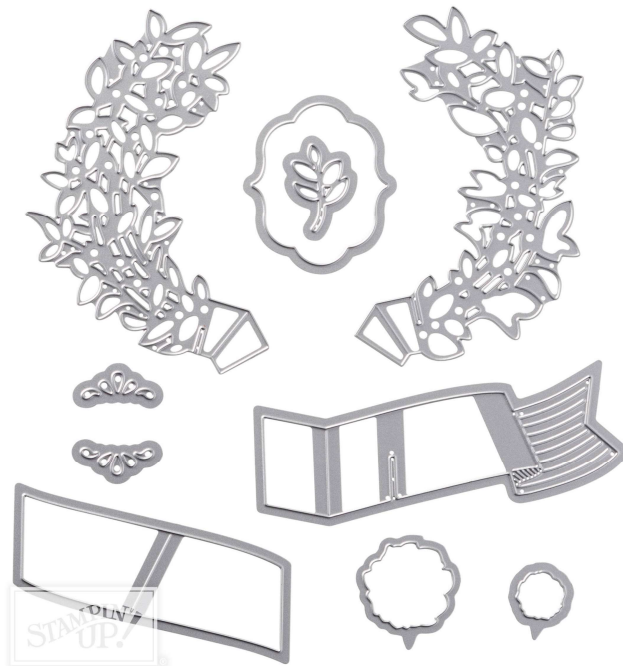

## Lovely Laurel Thinlits™

Lovely Laurel Thinlits™

Set of 10 dies. Largest image: 4-15/16" x 2".

Creates a pop-up.

17-18 Page 214

#143731

Coordinates with: Lovely Friends

Big Shot™  
die