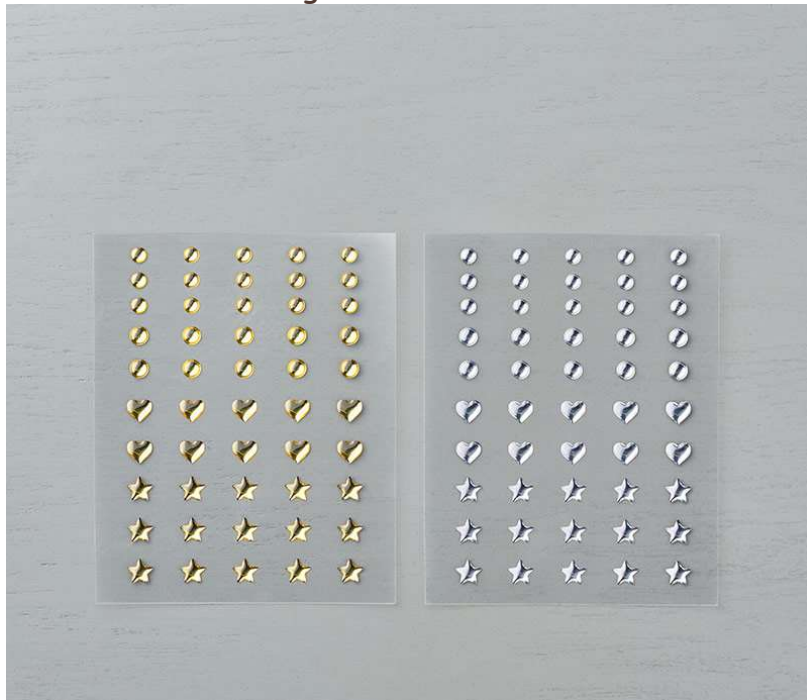

Metallic Enamel Shapes

Metallic Enamel Shapes

Set of 100, 50 each in gold and silver.
1 sheet per color.
10 hearts, 15 stars, 15 mini circles, 10 small circles
17-18 Page 196
#141678
gold and silver

Embellish
ments,
Accents