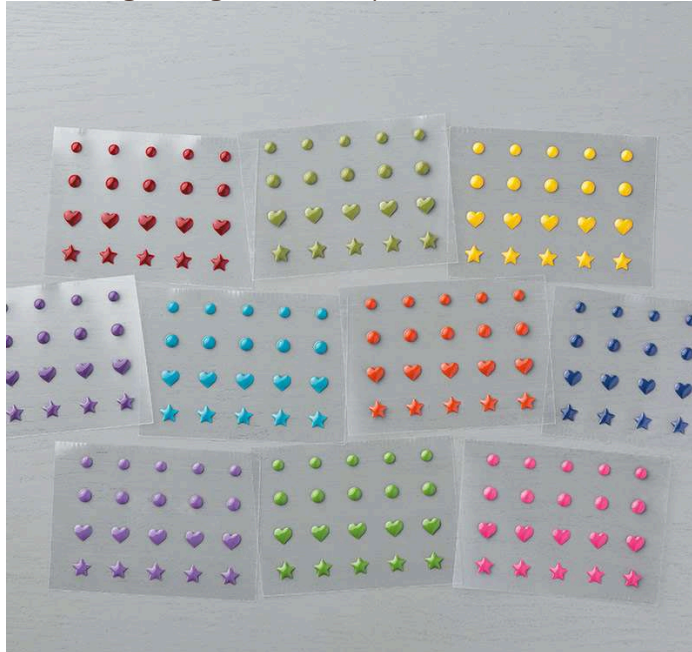

Regals Enamel Shapes

Regals Enamel Shapes

Set of 200, 20 each in 10 colors. 1 sheet per color.
5 hearts, 5 stars, 5 mini circles, 5 small circles

17-18 Page 196

#141681

Always Artichoke, Cajun Craze, Cherry Cobbler,
Crushed Curry, Elegant Eggplant, Garden Green,
Island Indigo, Night of Navy, Perfect Plum, Rose Red

Embellish
ments,
Accents

Catalog: 17-18, page 196