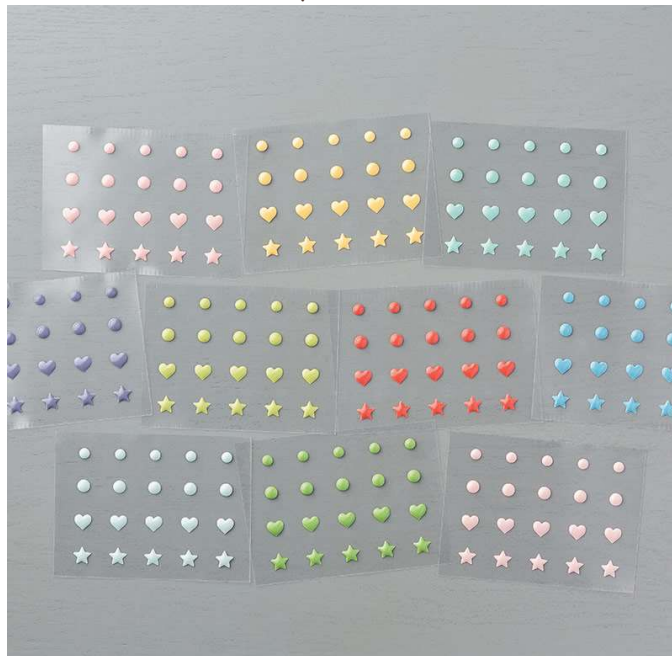

Subtles Enamel Shapes

Subtles Enamel Shapes

Set of 200, 20 each in 10 colors. 1 sheet per color.

5 hearts, 5 stars, 5 mini circles, 5 small circles

17-18 Page 196

#141679

Blushing Bride, Calypso Coral, Marina Mist, Pear Pizzazz,
Pink Pirouette, Pool Party, So Saffron, Soft Sky,
Wild Wasabi, Wisteria Wonder

Embellish
ments,
Accents

Catalog: 17-18, page 196