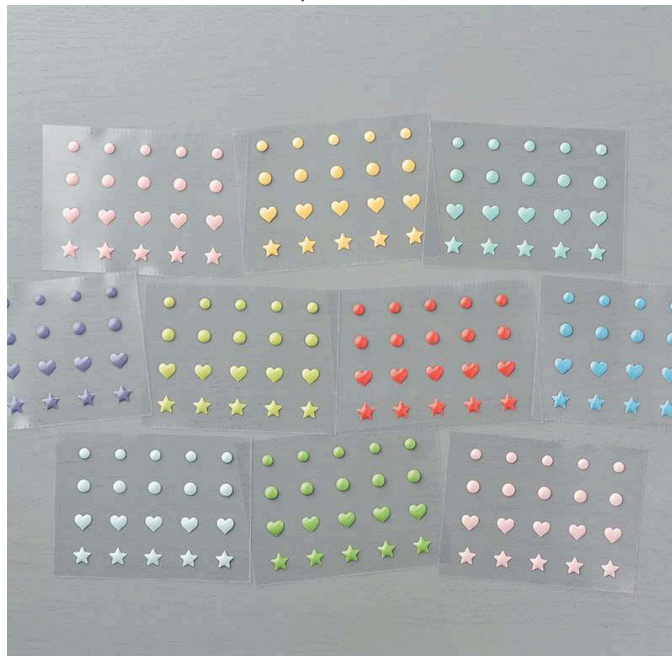

## Subtles Enamel Shapes

Subtles Enamel Shapes

Set of 200, 20 each in 10 colors. 1 sheet per color.

5 hearts, 5 stars, 5 mini circles, 5 small circles

17-18 Page 196

#141679

Blushing Bride, Calypso Coral, Marina Mist, Pear Pizzazz,  
Pink Pirouette, Pool Party, So Saffron, Soft Sky,  
Wild Wasabi, Wisteria Wonder

Embellish  
ments,  
Accents

Catalog: 17-18, page 196