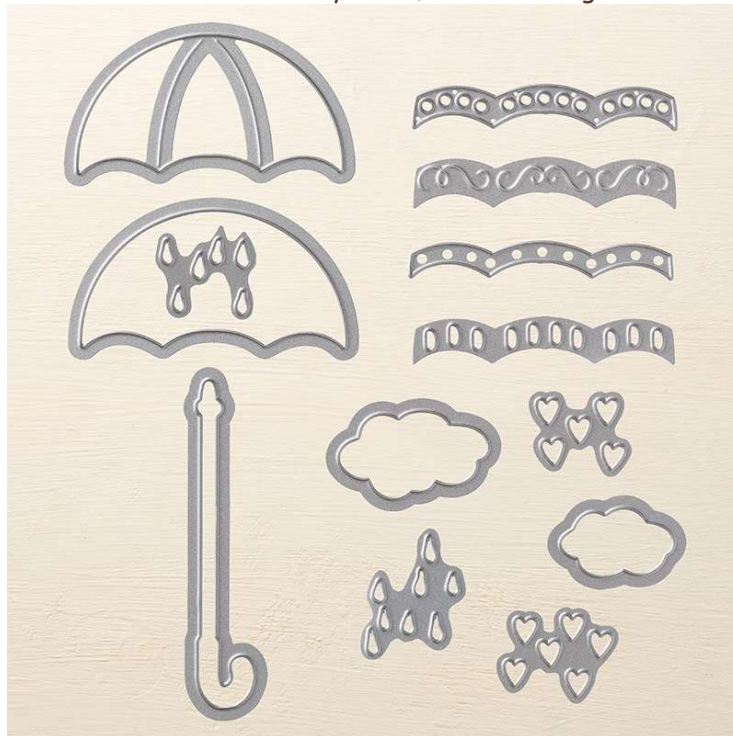

Umbrella Weather Framelits™

Umbrella Weather Framelits™

Set of 13, largest 2 7/16" x 1 5/16"

17-18 Page 214

#141479

Coordinates with: My Hero, Weather Together

Big Shot™
die

Catalog: 17-18, page 214