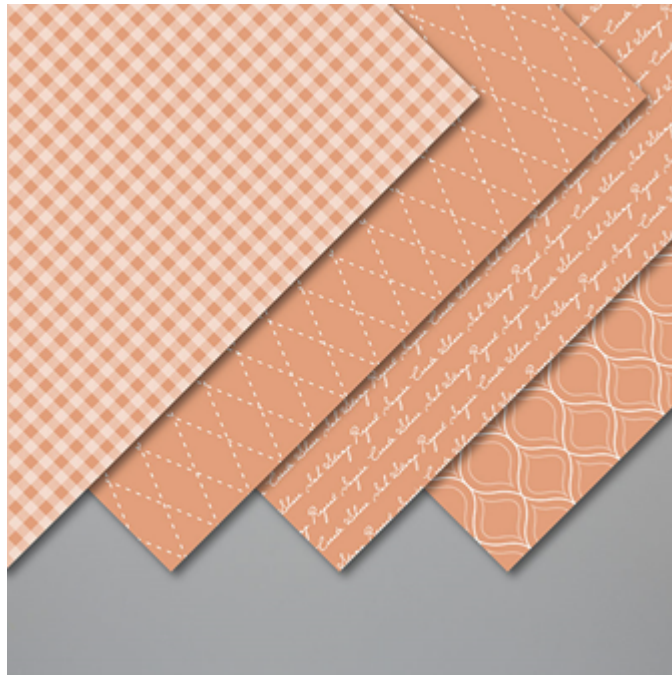

Designer Series Paper®
18-20 In Color 6" x 6" (15.2 x 15.2 cm)
Designer Series Paper

18-20 In Color 6" x 6" (15.2 x 15.2 cm) Designer Series
Paper
Paper Basics ● 6" x 6" (15.2 x 15.2 cm) ● Designer Series Paper®

Set of 40 sheets, 4 each of 2 double-sided designs in 5 colors. 6" x 6"
19-20 Page 168
149618

French: PAPIER DE LA SÉRIE DESIGN 6" X 6" (15,2 X 15,2 cm) IN COLOR 18-20

German: DESIGNERPAPIER 6" X 6" (15,2 X 15,2 cm) IN COLOR 18-20

Collection: 18-20 In Colors **Colors:** Lovely Lipstick, Grapefruit Grove, Pineapple Punch, Call Me Clover, Blueberry Bushel

Insert created by Bev Adams, <http://BevAdams.com>, BevAdams@verizon.net Images from Stampin' Up!®