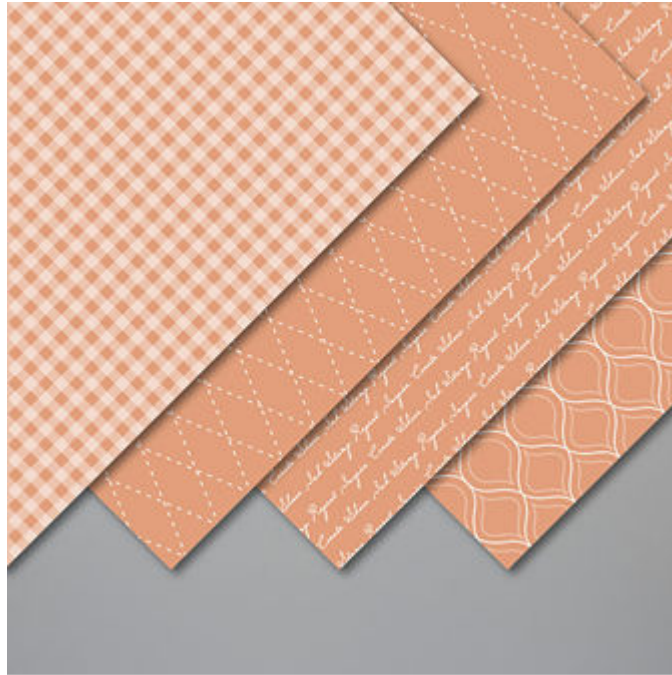

Designer Series Paper®
18-20 In Color 6" x 6" (15.2 x 15.2 cm)
Designer Series Paper

18-20 In Color 6" x 6" (15.2 x 15.2 cm) Designer Series
Paper
Paper Basics ● 6" x 6" (15.2 x 15.2 cm) ● Designer Series Paper®

Set of 40 sheets, 4 each of 2 double-sided designs in 5 colors. 6" x 6"
19-20 Page 168
149618

French: PAPIER DE LA SÉRIE DESIGN 6" X 6" (15,2 X 15,2 cm) IN COLOR 18-20

German: DESIGNERPAPIER 6" X 6" (15,2 X 15,2 cm) IN COLOR 18-20

Collection: 18-20 In Colors **Colors:** Lovely Lipstick, Grapefruit Grove, Pineapple Punch, Call Me Clover, Blueberry Bushel

Insert created by Bev Adams, <http://BevAdams.com>, BevAdams@verizon.net Images from Stampin' Up!®