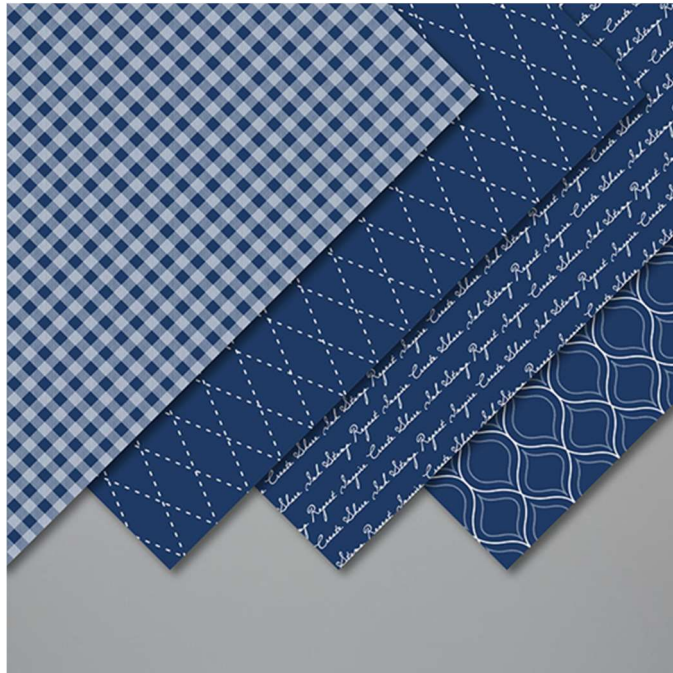

Neutrals 6" x 6" (15.2 x 15.2 cm) DSP  
Paper Basics ● 6" x 6" (15.2 x 15.2 cm) ● Designer Series Paper®

Designer Series Paper®  
Neutrals 6" x 6" (15.2 x 15.2 cm) Designer Series  
Paper

Set of 40 sheets, 2 each of 2 double-sided designs in 10 colors. 6" x 6"  
19-20 Page 168  
149614

**French:** PAPIER DE LA SÉRIE DESIGN 6" X 6" (15,2 X 15,2 cm) Neutres

**German:** DESIGNERPAPIER 6" X 6" (15,2 X 15,2 cm) Neutralfarben

**Collection:** Neutrals Collection **Colors:** Merry Merlot, Early Espresso, Soft Suede, Crumb Cake, Sahara Sand, Gray Granite, Smoky Slate, Basic Gray, Mossy Meadow, Night of Navy