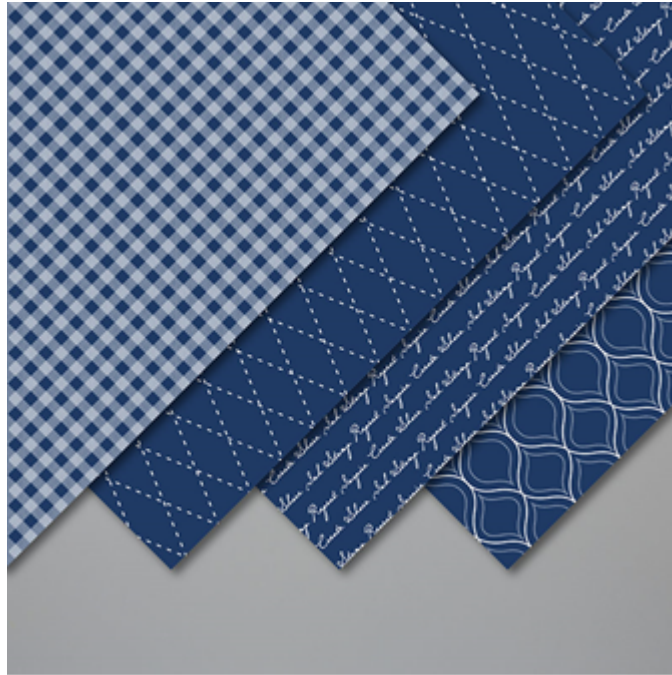

Designer Series Paper®  
Neutrals 6" x 6" (15.2 x 15.2 cm)  
Designer Series Paper

Neutrals 6" x 6" (15.2 x 15.2 cm) Designer Series  
Paper  
Paper Basics ● 6" x 6" (15.2 x 15.2 cm) ● Designer Series Paper®

Set of 40 sheets, 2 each of 2 double-sided designs in 10 colors. 6" x 6"  
19-20 Page 168  
149614

**French:** PAPIER DE LA SÉRIE DESIGN 6" X 6" (15,2 X 15,2 cm) Neutres

**German:** DESIGNERPAPIER 6" X 6" (15,2 X 15,2 cm) Neutralfarben

**Collection:** Neutrals Collection **Colors:** Merry Merlot, Early Espresso, Soft Suede, Crumb Cake, Sahara Sand, Gray Granite, Smoky Slate, Basic Gray, Mossy Meadow, Night of Navy

Insert created by Bev Adams, <http://BevAdams.com>, [BevAdams@verizon.net](mailto:BevAdams@verizon.net) Images from Stampin' Up!®