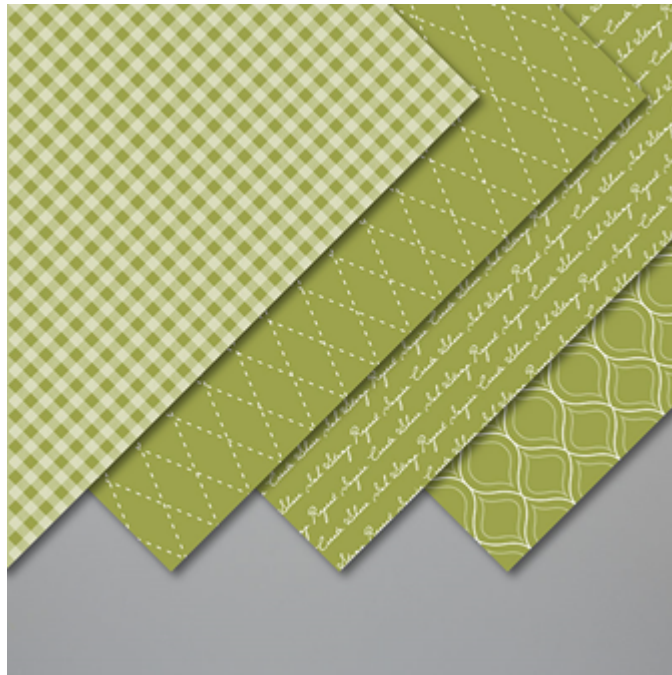

Designer Series Paper®
**Regals 6" x 6" (15.2 x 15.2 cm) Designer
Series Paper**

Regals 6" x 6" (15.2 x 15.2 cm) Designer Series Paper
Paper Basics • 6" x 6" (15.2 x 15.2 cm) • Designer Series Paper®

Set of 40 sheets, 2 each of 2 double-sided designs in 10 colors. 6" x 6"
19-20 Page 168
149616

French: PAPIER DE LA SÉRIE DESIGN 6" X 6" (15,2 X 15,2 cm) Royaux

German: DESIGNERPAPIER 6" X 6" (15,2 X 15,2 cm) Prachtfarben

Collection: Regals Collection **Colors:** Real Red, Cherry Cobbler, Cajun Craze,
Pumpkin Pie, Crushed Curry, Old Olive, Garden Green, Shaded Spruce,
Blackberry Bliss, Rich Razzleberry