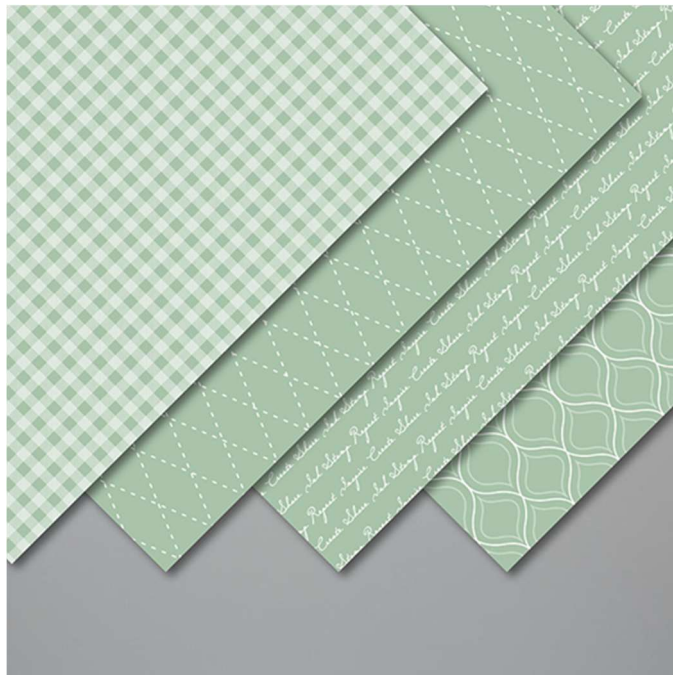

Subtles 6" x 6" (15.2 x 15.2 cm) DSP
Paper Basics ● 6" x 6" (15.2 x 15.2 cm) ● Designer Series Paper®

Designer Series Paper®
Subtles 6" x 6" (15.2 x 15.2 cm) Designer Series
Paper

Set of 40 sheets, 2 each of 2 double-sided designs in 10 colors. 6" x 6"
19-20 Page 168
149615

French: PAPIER DE LA SÉRIE DESIGN 6" X 6" (15,2 X 15,2 cm) Subtles

German: DESIGNERPAPIER 6" X 6" (15,2 X 15,2 cm) Pastellfarben

Collection: Subtles Collection **Colors:** Blushing Bride, Calypso Coral, Petal Pink, So Saffron, Soft Sea Foam, Pear Pizzazz, Mint Macaron, Pool Party, Balmy Blue, Highland Heather