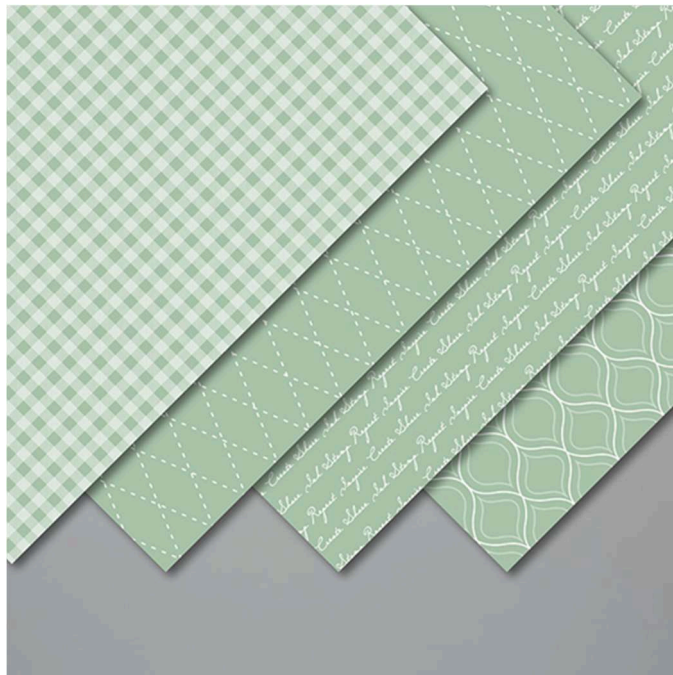

Subtles 6" x 6" (15.2 x 15.2 cm) DSP  
Paper Basics ● 6" x 6" (15.2 x 15.2 cm) ● Designer Series Paper®

Designer Series Paper®  
Subtles 6" x 6" (15.2 x 15.2 cm) Designer Series  
Paper

Set of 40 sheets, 2 each of 2 double-sided designs in 10 colors. 6" x 6"  
19-20 Page 168  
149615

**French:** PAPIER DE LA SÉRIE DESIGN 6" X 6" (15,2 X 15,2 cm) Subtles

**German:** DESIGNERPAPIER 6" X 6" (15,2 X 15,2 cm) Pastellfarben

**Collection:** Subtles Collection **Colors:** Blushing Bride, Calypso Coral, Petal Pink, So Saffron, Soft Sea Foam, Pear Pizzazz, Mint Macaron, Pool Party, Balmy Blue, Highland Heather