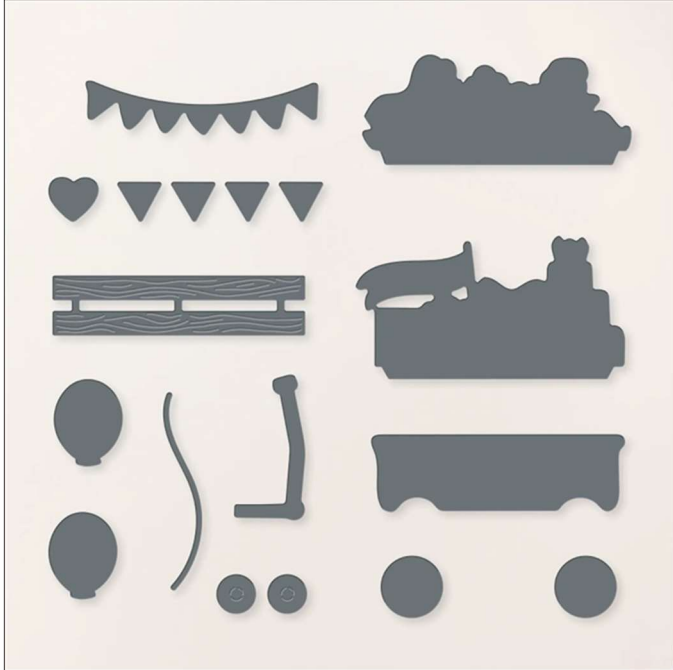

Dies Filled with Fun Dies

Filled with Fun Dies
Tools • Mini Stampin' Cut & Emboss • Dies

Online

Set of 14 dies Largest die: 2-15/16" x 1-5/8" (7.5 x 4.1 cm)
Online Exclusive 163560
French: Poinçons Surprises À Profusion
German: Stanzformen Bollerwagen
Coordinates with: Filled with Fun