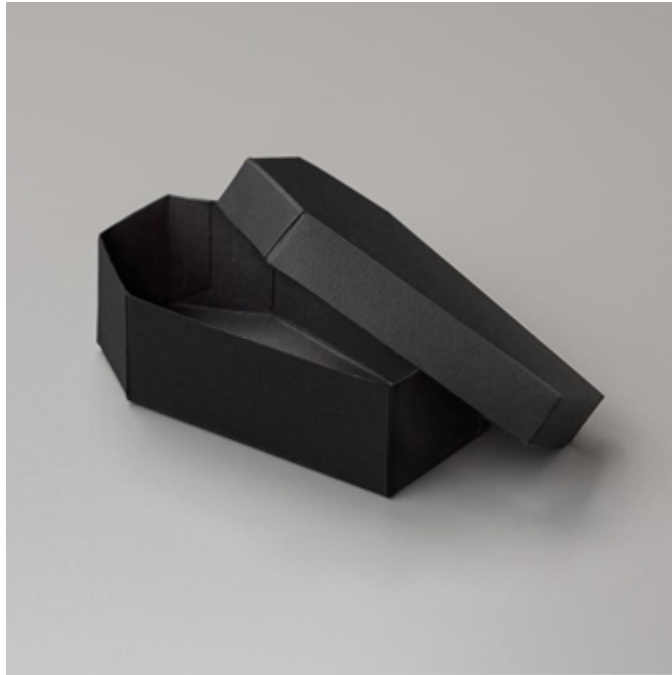

Boxes  
Coffin Treat Boxes

Set of 12 boxes and 12 lids. Finished box size 2 1/8" x 3 7/8" x 1 1/4" (5.4 x 9.8 x 3.2 cm). Food Safe  
H 19 Page 53  
150451

**French:** BOÎTES À SUCRERIES CERCUEIL

**German:** LECKEREIEN-SCHACHTELN IN SARGFORM

**Collection:** Monster Bash Suite **Colors:** Black

Insert created by Bev Adams, <http://BevAdams.com>, [BevAdams@verizon.net](mailto:BevAdams@verizon.net) Images from Stampin' Up!®