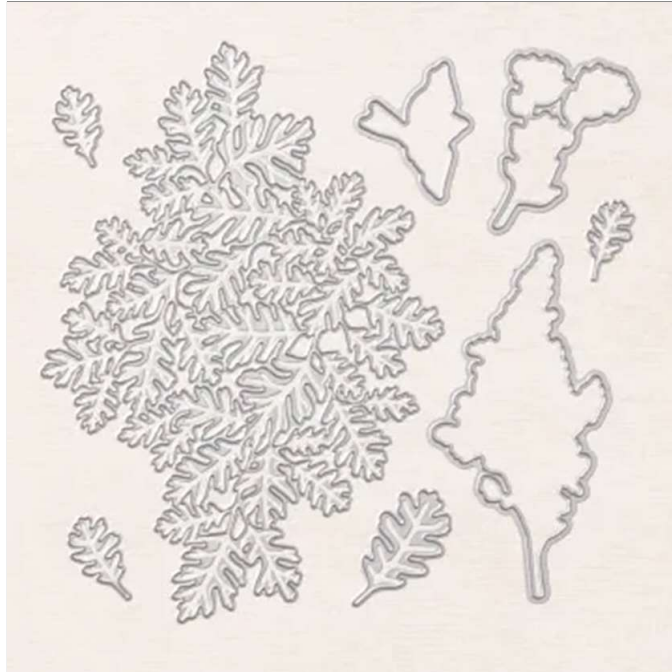

Dies
Beautiful Leaves Dies

Beautiful Leaves Dies
Tools • Stampin' Cut & Emboss • Dies

Set of 8 dies Largest die: 6 1/4" x 4" (15.9 x 10.2 cm)
J-D 21 Page 45
156468

French: Poinçons Feuilles Magnifiques

German: Stanzformen Wunderschöne Blätter

Collection: Blackberry Beauty Suite

Coordinates with: Beauty of Tomorrow

Insert created by Bev Adams, <http://BevAdams.com>, BevAdams@verizon.net Images from Stampin' Up!®