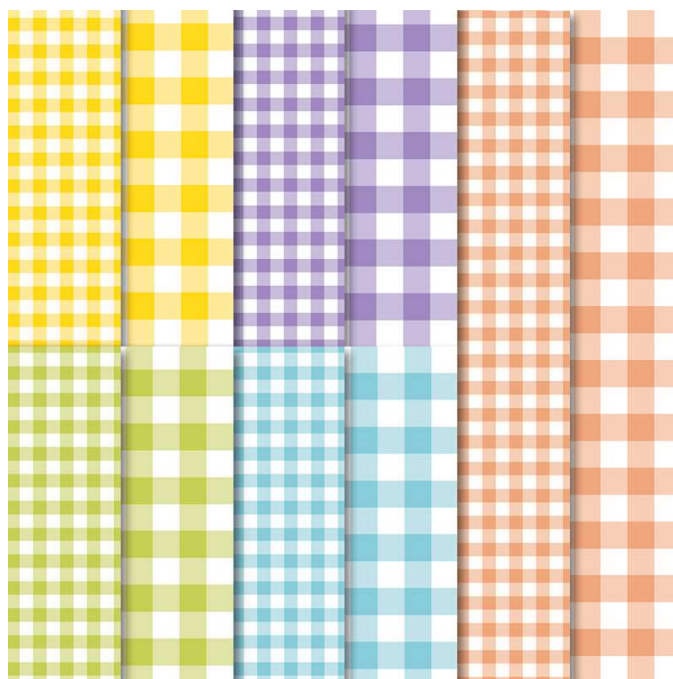

Designer Series Paper®
Gingham Gala Designer Series Paper

Gingham Gala Designer Series Paper
Paper Basics • 6" x 6" (15.2 x 15.2 cm) • Designer Series Paper®

Set of 40 sheets: 8 each of 5 colors. Large check on one side, small on the other. 6" x 6". Acid free, lignin free.

○ 19 Page 35

148554

French: Papier De La Série Design 6" X 6" (15,2 X 15,2 cm) Vichy Somptueux

German: Designerpapier 6" X 6" (15,2 X 15,2 cm) Gartenglück

Collection: Gingham Gala Suite **Colors:** Balmy Blue, Daffodil Delight, Grapefruit Grove, Highland Heather, Lemon Lime Twist, Whisper White