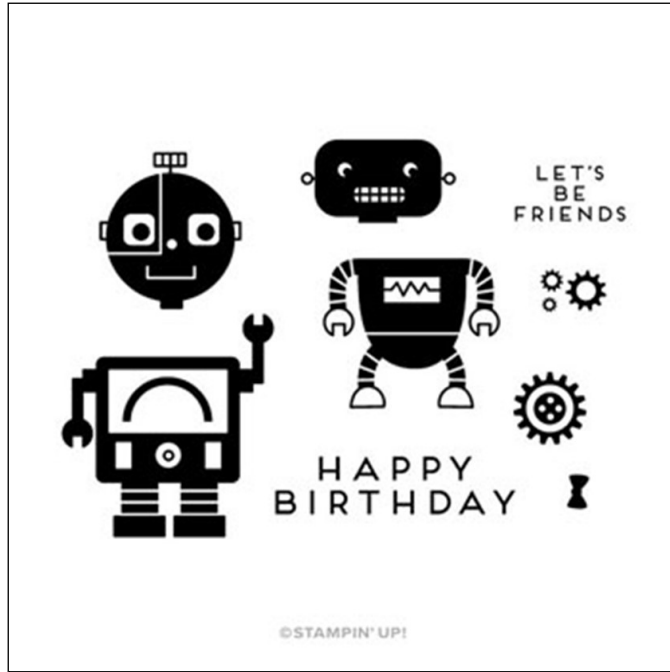

All-inclusive Robot Buddies Kids Card Kit

Robot Buddies Kids Card Kit
Kits • Photopolymer stamps • All-inclusive

Set of 9 card bases and envelopes <https://su-media.s3.amazonaws.com/media/Stampin-University/Kits/instructions/ROBOT-BUDDIES-KIT-INSTRUCTIONS.pdf>

Kits Collection Online only

159336

Collection: Kits Collection **Colors:** Bermuda Bay, Pumpkin Pie

Insert created by Bev Adams, <http://BevAdams.com>, BevAdams@verizon.net Images from Stampin' Up!®

Kits