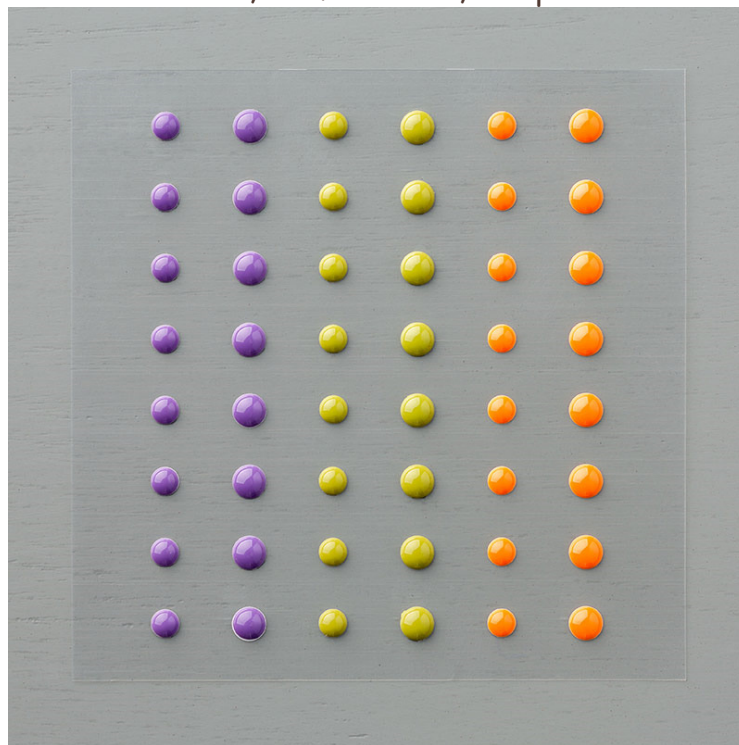

Halloween Night Enamel Dots

Halloween Night Enamel Dots

Set of 96 enamel dots: 16 each of 3 colors in 2 sizes. 4 mm, 4.8 mm widths.

H 16 Page 51

#142025

Old Olive, Perfect Plum, Pumpkin Pie

Embellish
ments,
Accents